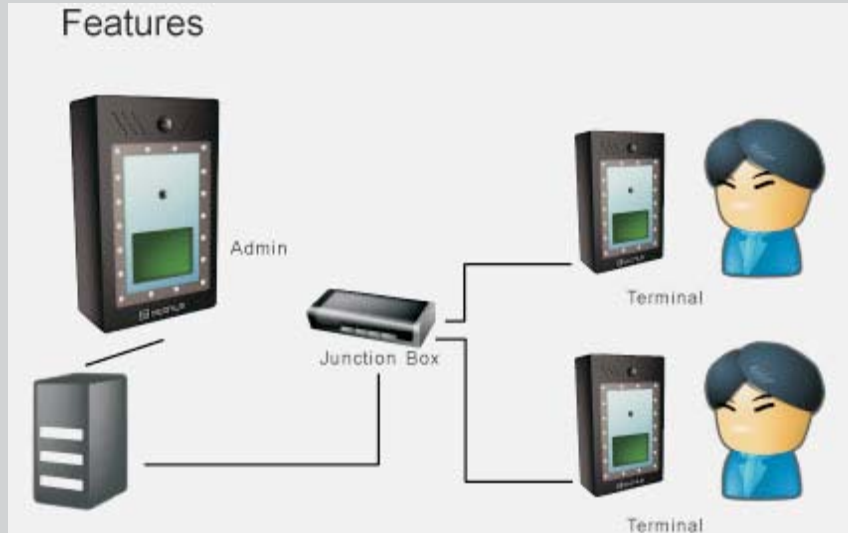

Features

For Single Point Solution from Designing to After Sales & Service. Please contact

COMPTRONIC SOLUTIONS

14/2, Old China Bazar Street, 3rd Floor, Suite No. 202, Kolkata - 700 001, INDIA
Phone : 91-33-2242-4094 / 2231-8007 • Telefax : 91-33-2242-0492
E-mail : info@comptronicsolutions.com • Website : www.comptronicsolutions.com

Our Partner