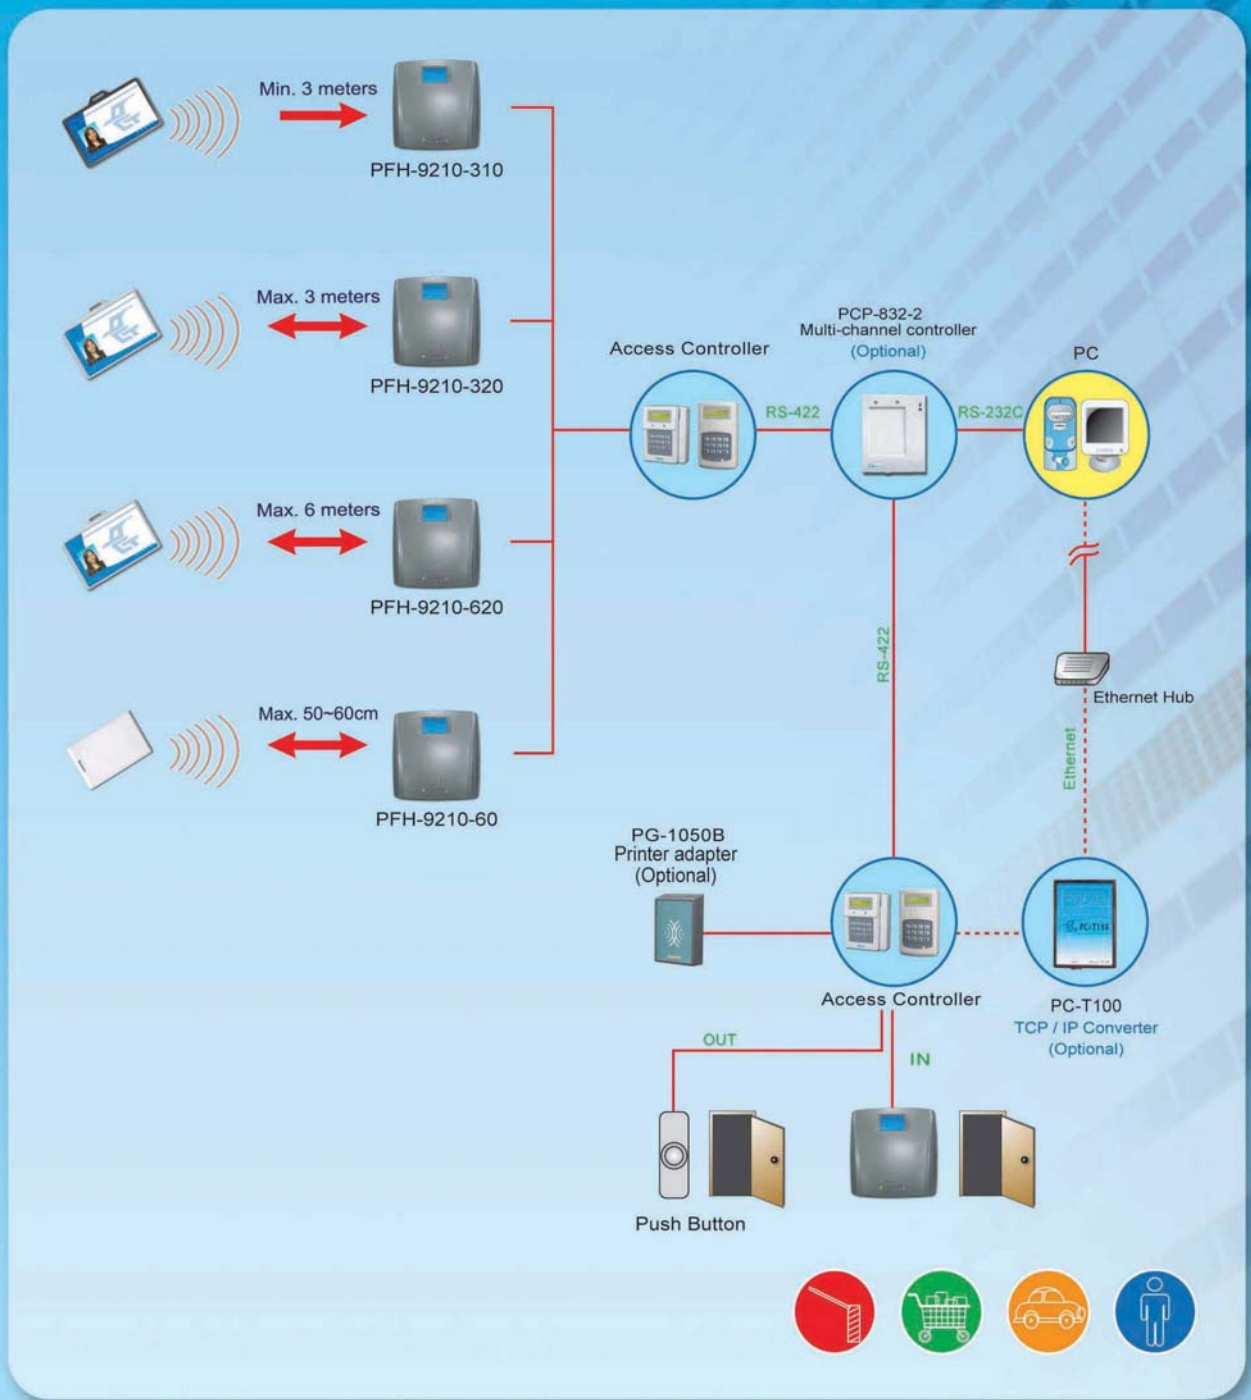

Typical configuration:

* We reserve the right to change the specification without notice or obligation !

For Single Point Solution from Designing to After Sales & Service. Please contact

COMPTRONIC SOLUTIONS

14/2, Old China Bazar Street, 3rd Floor, Suite No. 202, Kolkata - 700 001, INDIA
Phone : 91-33-2242-4094 / 2231-8007 • Telefax : 91-33-2242-0492
E-mail : info@comptronicolutions.com • Website : www.comptronicolutions.com

Our Partner